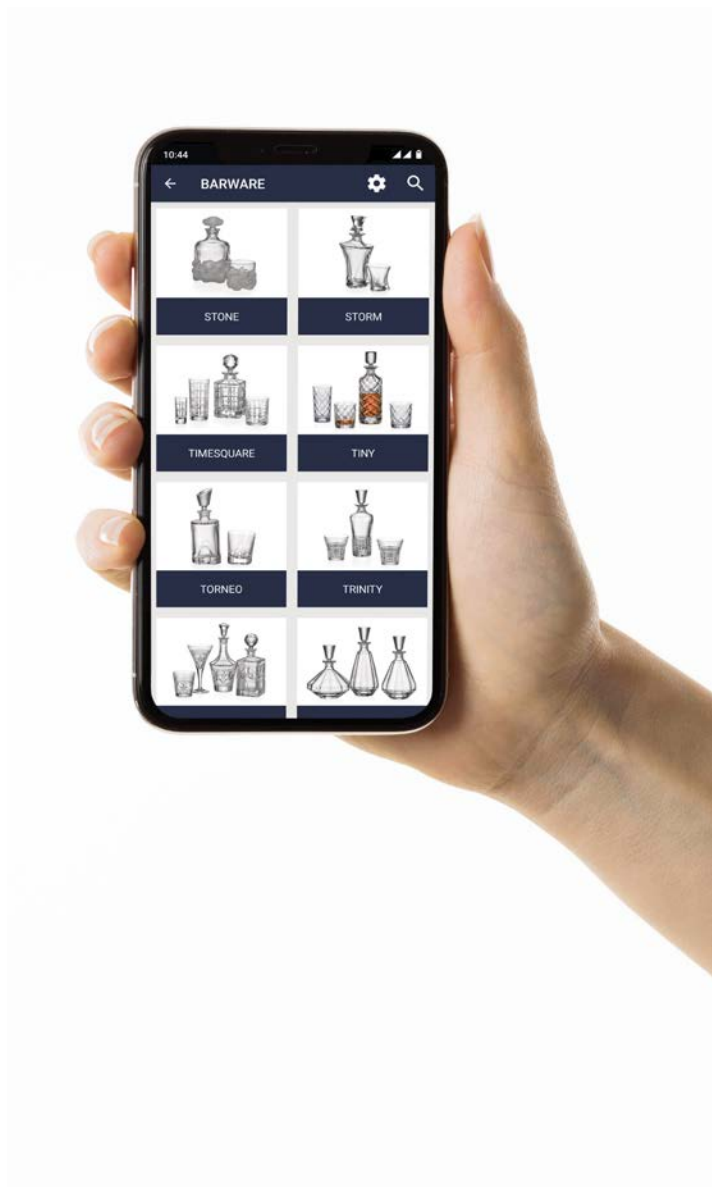

## Tableware

ONION ..... 32

TINY ..... 33

*App*

You can view our wide range of products in our Crystal BOHEMIA app.

A new feature is now available. Items in the catalog are marked with an EAN code. Use the app, simply scan the code, and start shopping.