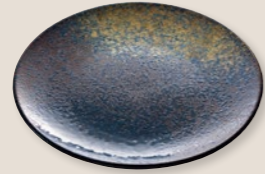

TELLER FLACH RUND COUP
PLATE FLAT ROUND COUPE
23CM

0007 01 1223 91 000351
Ø23cm / Ø9.06"
-
700 g
3cm / 1.18"
6